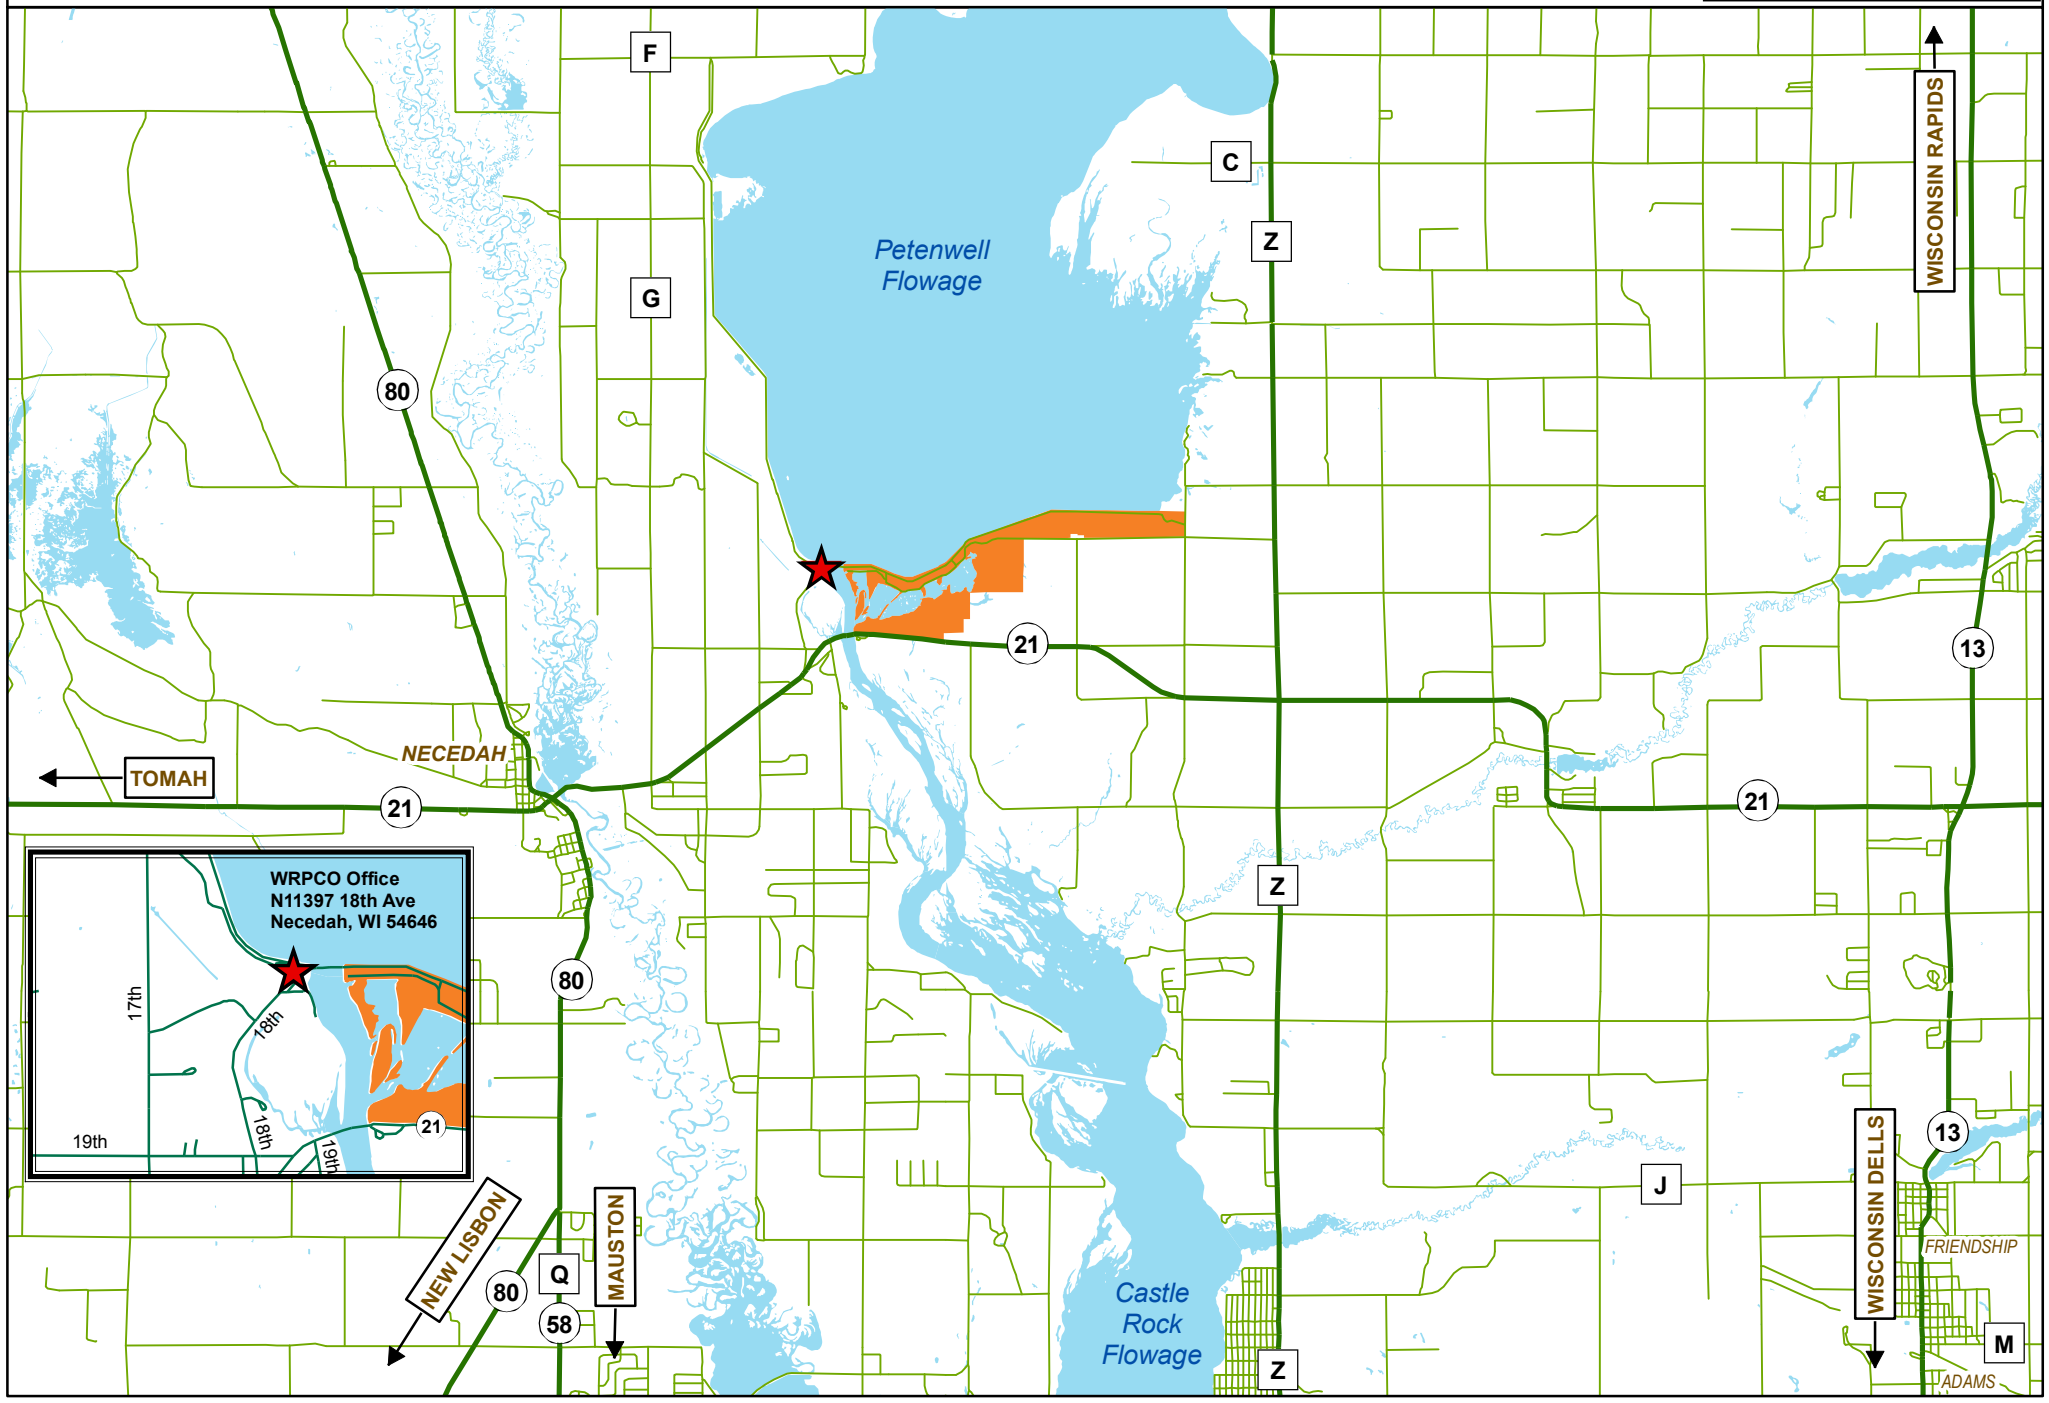

Wisconsin River Power Company Disabled Hunt

0 1 2 Miles

Legend

- WRPCO Office Location
- Designated Hunt Area

WRPCO Office
N11397 18th Ave
Necedah, WI 54646